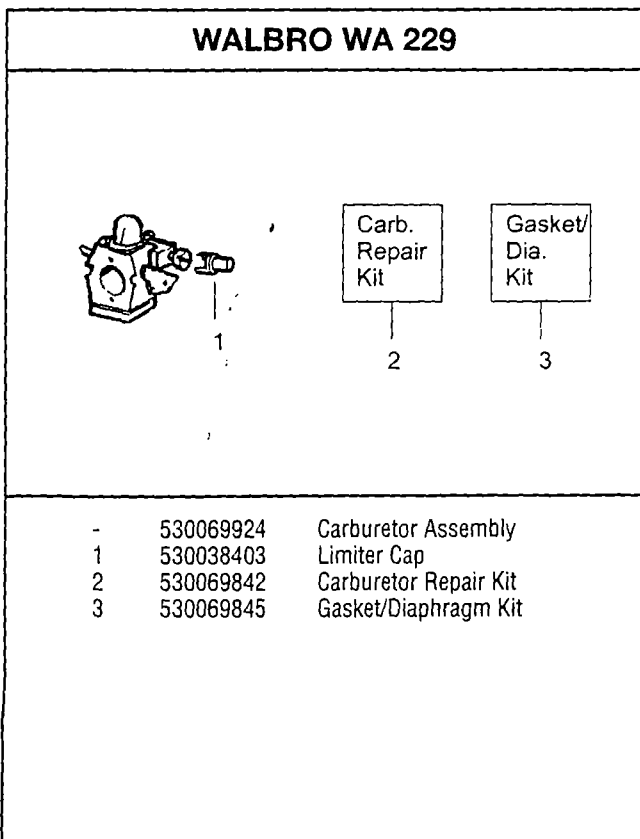

-	530069924	Carburetor Assembly
1	530038403	Limiting Cap
2	530069842	Carburetor Repair Kit
3	530069845	Gasket/Diaphragm Kit

FIGURE 4