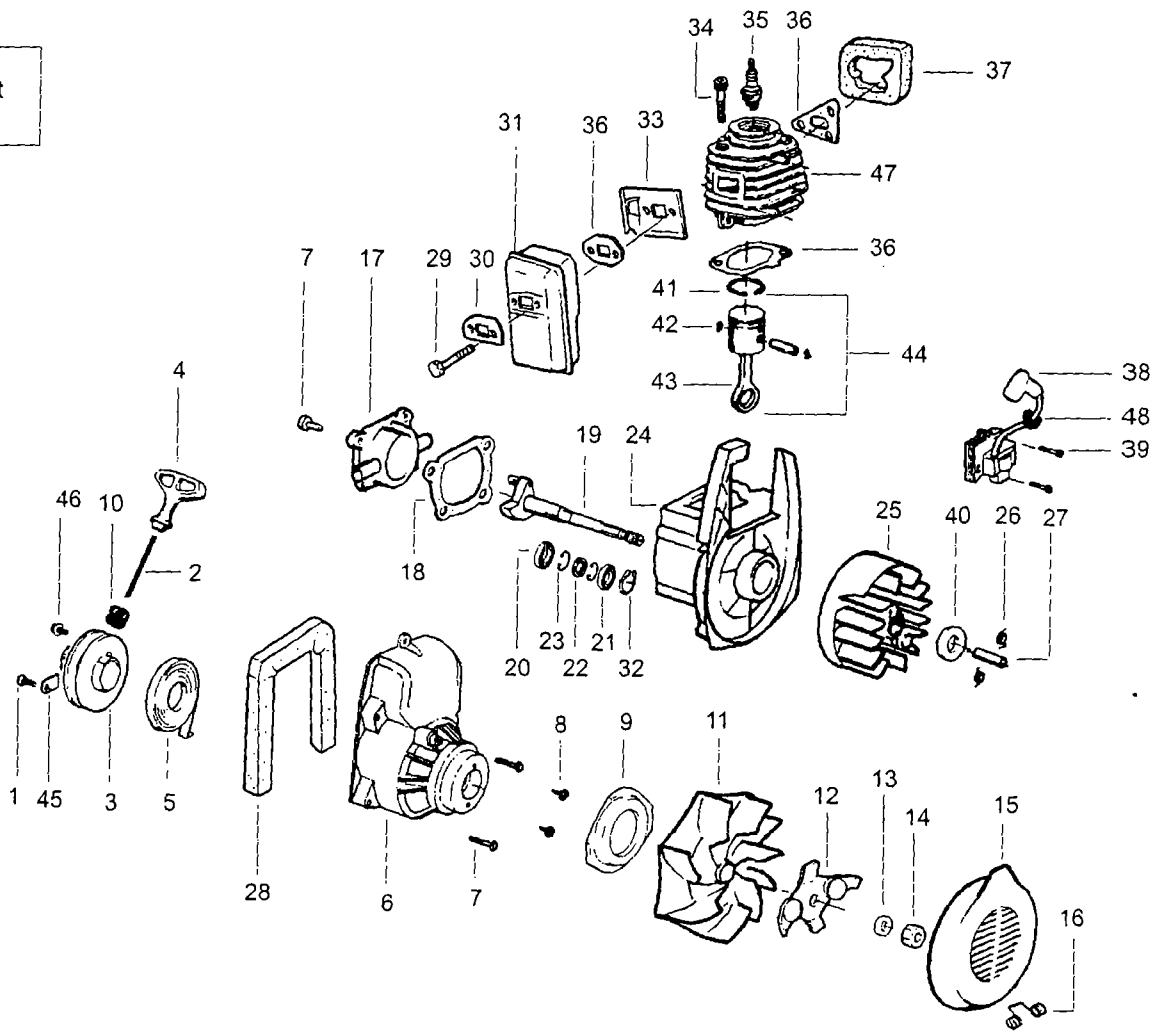

Gasket Kit

36

FIGURE 1

1 530015880 Screw	19 530049429 Crankshaft Ass.y.	36 530069813 Gasket Kit
2 530069232 Rope Kit	20 530032125 Inner Bearing	37 530019247 Air Dam
3 530069885 Starter Pulley Kit	21 530032124 Outer Bearing	38 530052266 Ignition Module
4 530049488 Starter Handle	22 530019179 Crankcase Seal	39 530016208 Bolt
5 530042086 Starter Spring	23 530015945 Retaining Ring	40 530015127 Washer
6 530054114 Fan Housing Ass.y.	24 530069818 Crankcase Ass.y. Incl. 20-23.	41 530049903 Piston Ring 2.
7 530015810 Screw	25 530071268 Flywheel/Gasket Kit. Incl. 26.	42 530015162 Retainer
8 530015815 Screw	26 530023817 Spring-Starter Dog	43 530069945 Connecting Rod Ass.y.
9 530019240 O-Ring	27 530016190 Flywheel Spacer	44 530069812 Piston Kit. Incl. 41 & 42
10 530029182 Eyelet	28 530049713 Foam Seal	45 530016226 Pulley Retainer
11 530069817 Impeller .Incl. 10.	29 530016203 Muffler Bolt	46 530016080 Screw-Starter Pulley
12 530095461 Mulch Blade Ass.y.	30 530049454 Muffler Cover Plate	47 530069865 Cylinder
13 530092322 Lockwasher	31 530069914 Muffler Kit	48 530019182 Grommet-Ign. Module
14 530626605 Nut	32 530015941 Retainer Ring-C.chaft	
15 530049313 Inlet Door	33 530049502 Muffler Shield	
16 530402043 Spring-Return Cover	34 530015953 Screw	
17 530049297 Crankcase Cover	35 530030075 Spark Plug .RCJ-8Y.	
18 530019181 Gasket-Crankcase Shroud		