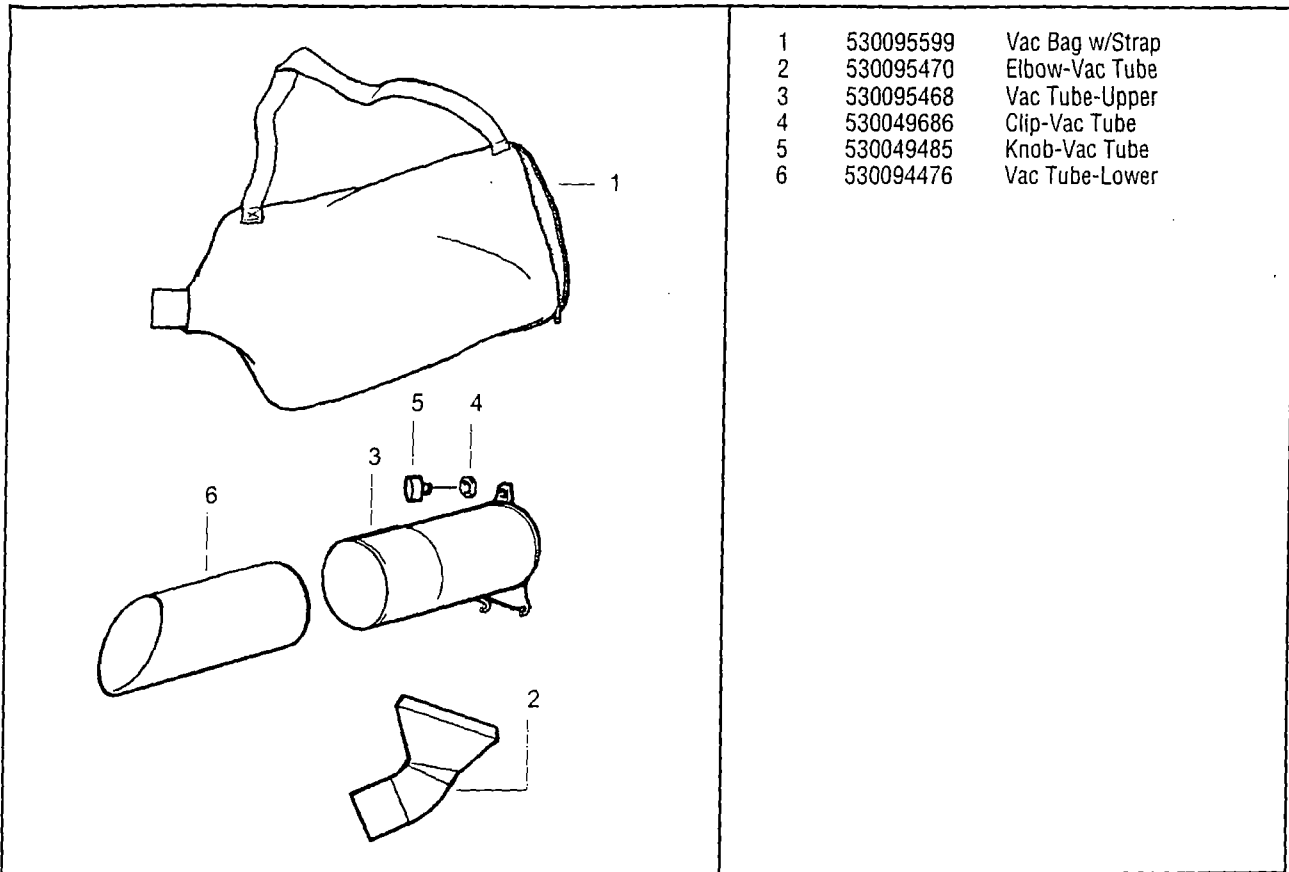

Gasket Kit

36

FIGURE 1

1 530015880 Screw	19 530049429 Crankshaft Ass.y.	36 530069813 Gasket Kit
2 530069232 Rope Kit	20 530032125 Inner Bearing	37 530019247 Air Dam
3 530069885 Starter Pulley Kit	21 530032124 Outer Bearing	38 530052266 Ignition Module
4 530049488 Starter Handle	22 530019179 Crankcase Seal	39 530016208 Bolt
5 530042086 Starter Spring	23 530015945 Retaining Ring	40 530015127 Washer
6 530054114 Fan Housing Ass.y.	24 530069818 Crankcase Ass.y. Incl. 20-23.	41 530049903 Piston Ring 2.
7 530015810 Screw	25 530071268 Flywheel/Gasket Kit. Incl. 26.	42 530015162 Retainer
8 530015815 Screw	26 530023817 Spring-Starter Dog	43 530069945 Connecting Rod Ass.y.
9 530019240 O-Ring	27 530016190 Flywheel Spacer	44 530069812 Piston Kit. Incl. 41 & 42
10 530029182 Eyelet	28 530049713 Foam Seal	45 530016226 Pulley Retainer
11 530069817 Impeller .Incl. 10.	29 530016203 Muffler Bolt	46 530016080 Screw-Starter Pulley
12 530095461 Mulch Blade Ass.y.	30 530049454 Muffler Cover Plate	47 530069865 Cylinder
13 530092322 Lockwasher	31 530069914 Muffler Kit	48 530019182 Grommet-Ign. Module
14 530626605 Nut	32 530015941 Retainer Ring-C.chaft	
15 530049313 Inlet Door	33 530049502 Muffler Shield	
16 530402043 Spring-Return Cover	34 530015953 Screw	
17 530049297 Crankcase Cover	35 530030075 Spark Plug .RCJ-8Y.	
18 530019181 Gasket-Crankcase Shroud		

- | | | |
|---|-----------|-----------------|
| 1 | 530095599 | Vac Bag w/Strap |
| 2 | 530095470 | Elbow-Vac Tube |
| 3 | 530095468 | Vac Tube-Upper |
| 4 | 530049686 | Clip-Vac Tube |
| 5 | 530049485 | Knob-Vac Tube |
| 6 | 530094476 | Vac Tube-Lower |