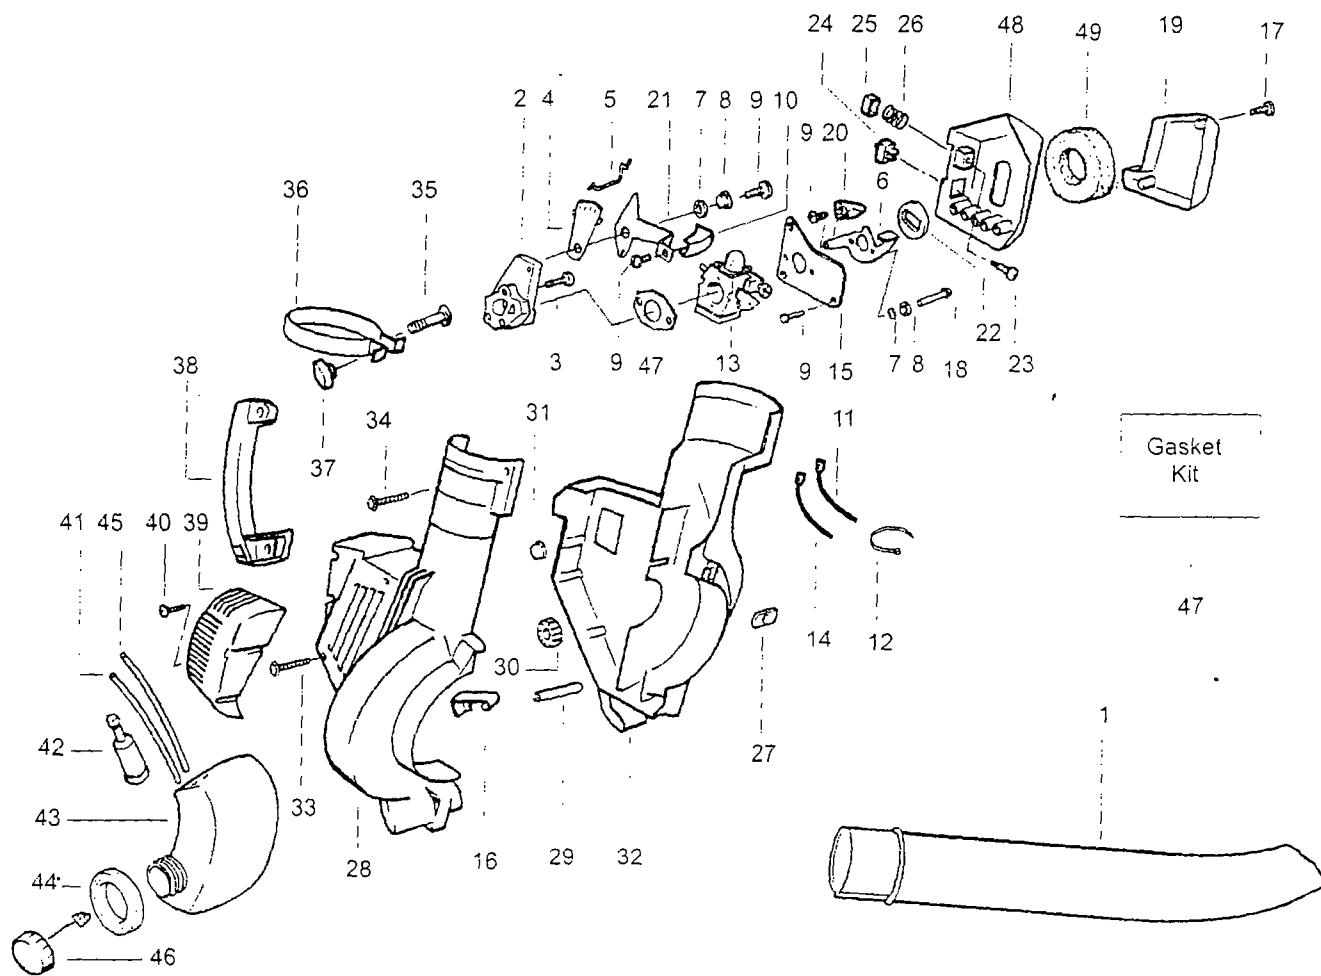

Gasket Kit

36

FIGURE 1

1 530015880 Screw	19 530049429 Crankshaft Ass.y.	36 530069813 Gasket Kit
2 530069232 Rope Kit	20 530032125 Inner Bearing	37 530019247 Air Dam
3 530069885 Starter Pulley Kit	21 530032124 Outer Bearing	38 530052266 Ignition Module
4 530049488 Starter Handle	22 530019179 Crankcase Seal	39 530016208 Bolt
5 530042086 Starter Spring	23 530015945 Retaining Ring	40 530015127 Washer
6 530054114 Fan Housing Ass.y.	24 530069818 Crankcase Ass.y. Incl. 20-23.	41 530049903 Piston Ring 2.
7 530015810 Screw	25 530071268 Flywheel/Gasket Kit. Incl. 26.	42 530015162 Retainer
8 530015815 Screw	26 530023817 Spring-Starter Dog	43 530069945 Connecting Rod Ass.y.
9 530019240 O-Ring	27 530016190 Flywheel Spacer	44 530069812 Piston Kit. Incl. 41 & 42
10 530029182 Eyelet	28 530049713 Foam Seal	45 530016226 Pulley Retainer
11 530069817 Impeller .Incl. 10.	29 530016203 Muffler Bolt	46 530016080 Screw-Starter Pulley
12 530095461 Mulch Blade Ass.y.	30 530049454 Muffler Cover Plate	47 530069865 Cylinder
13 530092322 Lockwasher	31 530069914 Muffler Kit	48 530019182 Grommet-Ign. Module
14 530626605 Nut	32 530015941 Retainer Ring-C.chaft	
15 530049313 Inlet Door	33 530049502 Muffler Shield	
16 530402043 Spring-Return Cover	34 530015953 Screw	
17 530049297 Crankcase Cover	35 530030075 Spark Plug .RCJ-8Y.	
18 530019181 Gasket-Crankcase Shroud		